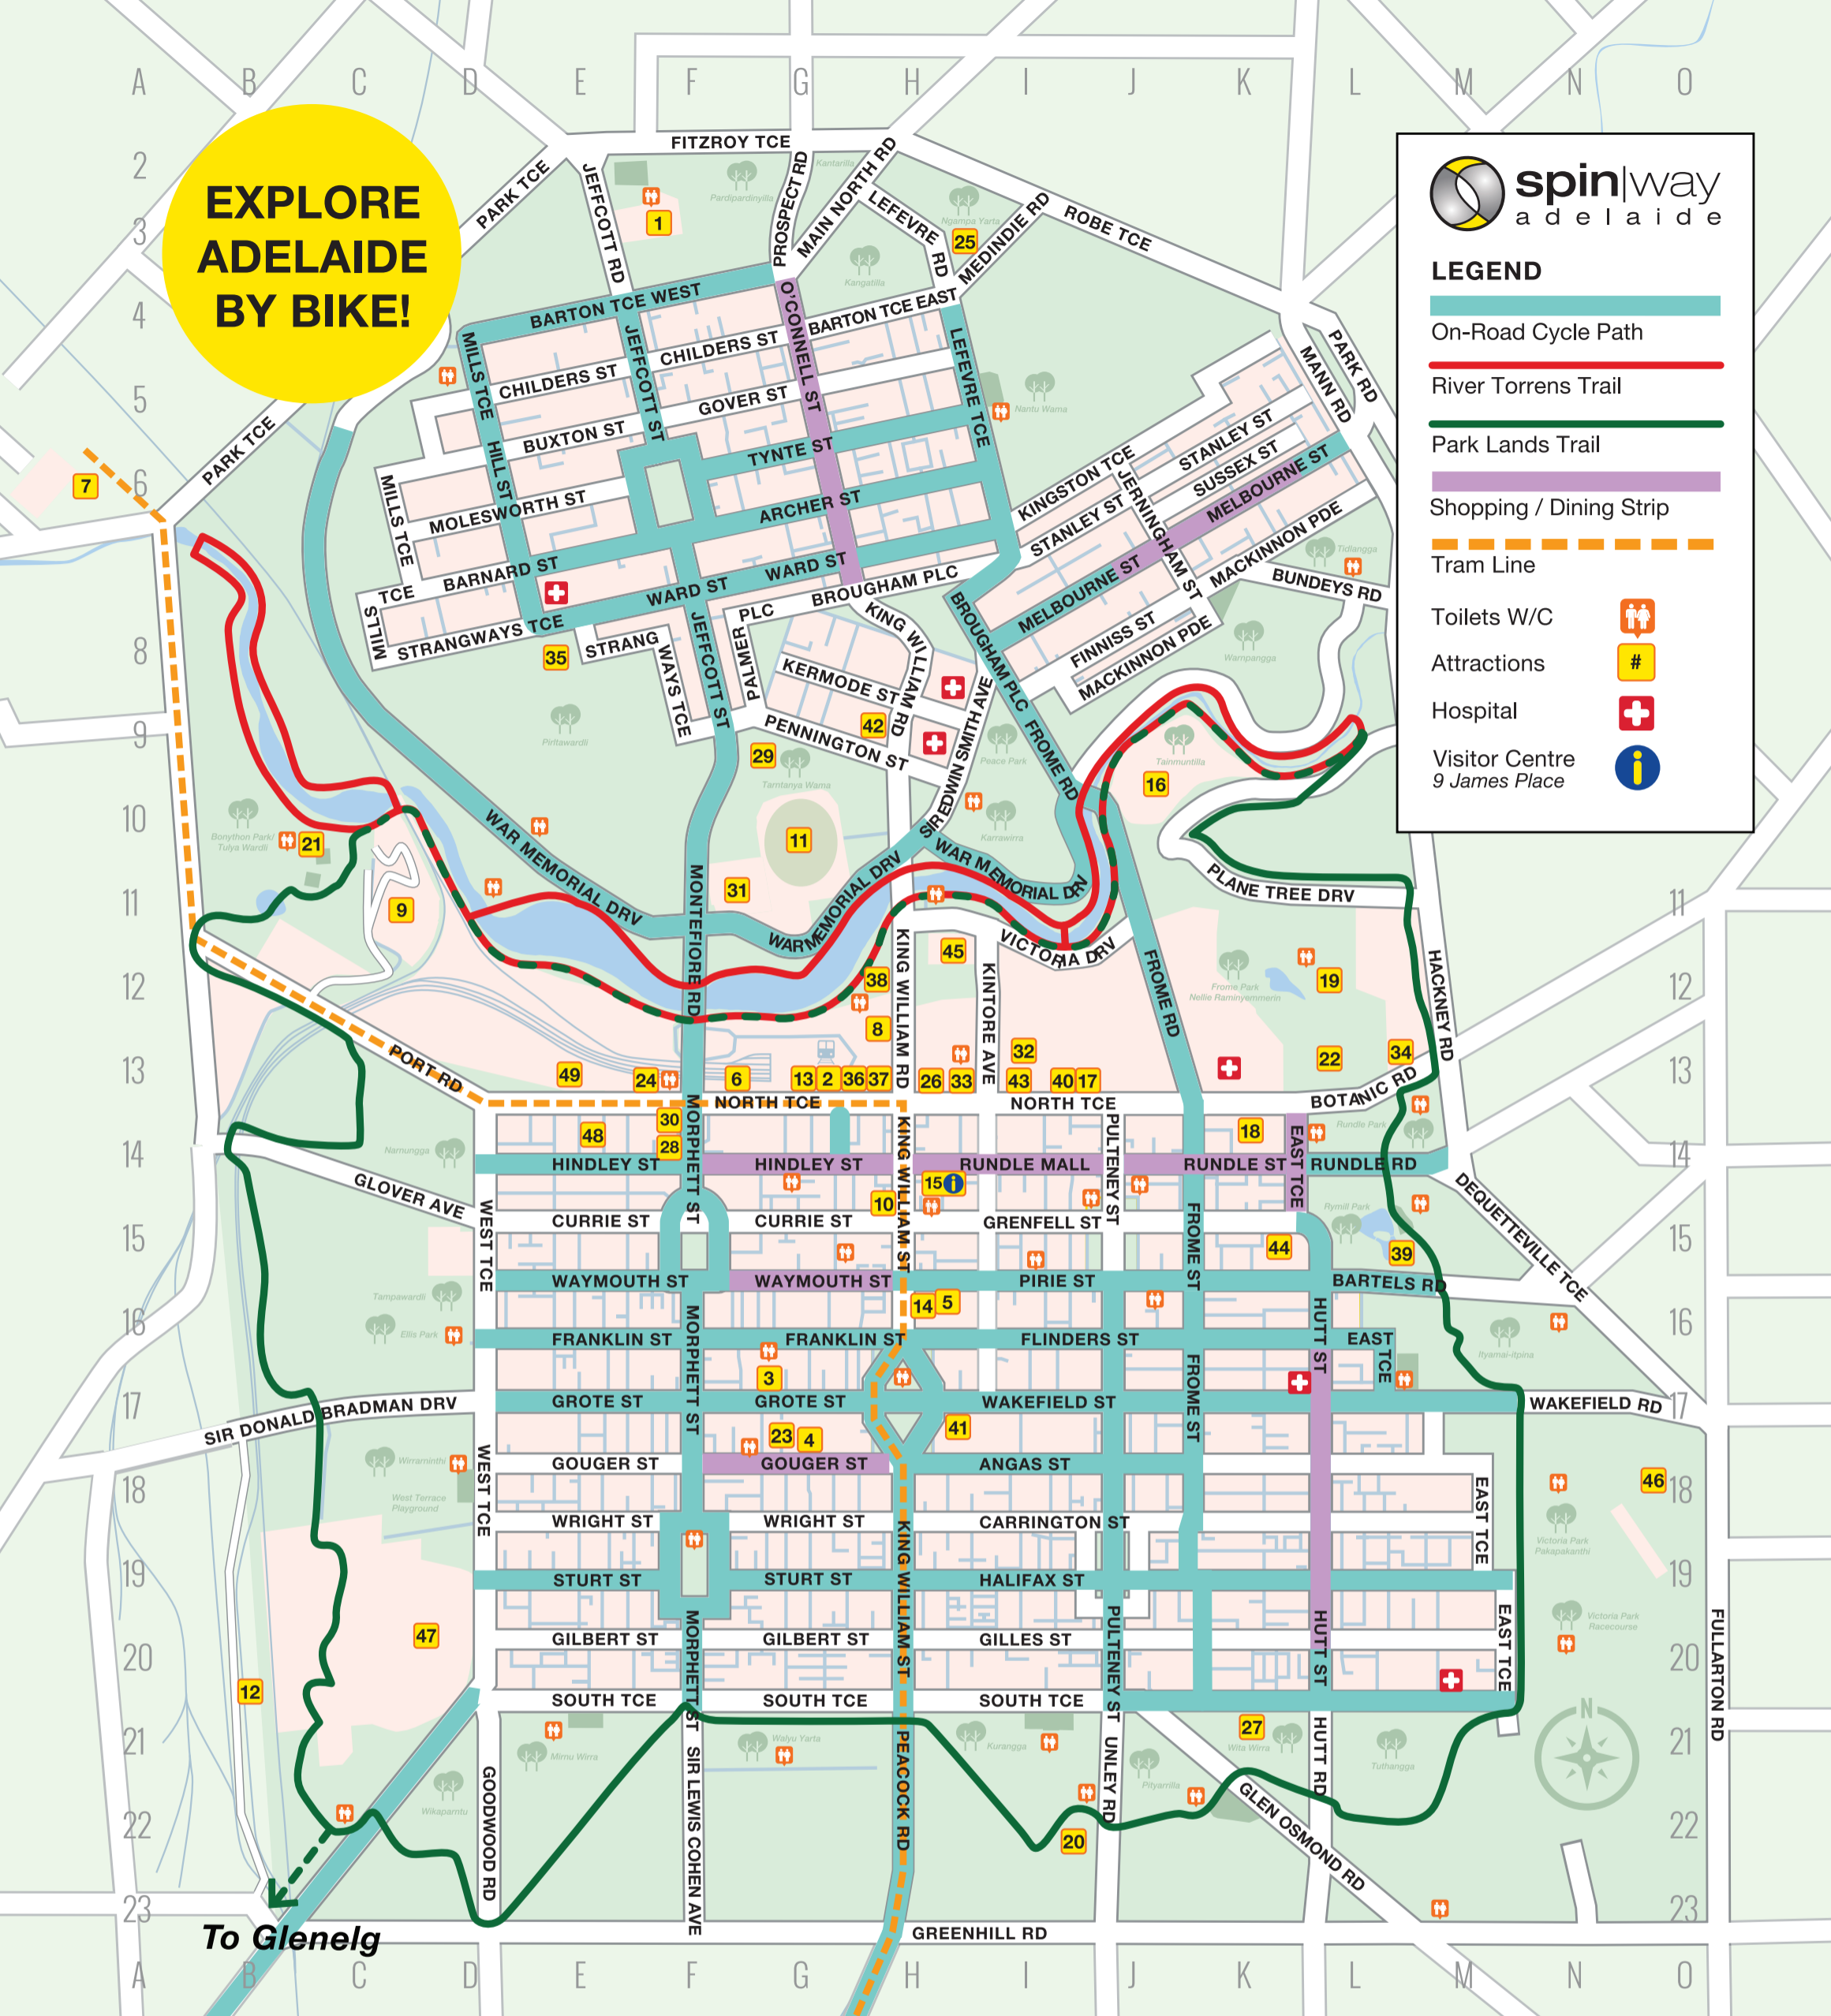

**EXPLORE
ADELAIDE
BY BIKE!**

LEGEND

- On-Road Cycle Path
- River Torrens Trail
- Park Lands Trail
- Shopping / Dining Strip
- Tram Line
- Toilets W/C 
- Attractions 
- Hospital 
- Visitor Centre 9 James Place 

Places to Visit

#	Ref	Attraction
1	F3	Adelaide Aquatic Centre
2	G13	Adelaide Casino
3	G17	Adelaide Central Bus Station (Country & Interstate)
4	G17	Adelaide Central Market
5	H16	Adelaide City Council Customer Centre
6	F13	Adelaide Convention Centre
7	A6	Adelaide Entertainment Centre
8	H12	Adelaide Festival Centre
9	C11	Adelaide Gaol
10	H15	Adelaide Metro Info Centre (Public Transport)
11	G10	Adelaide Oval
12	B20	Adelaide Rail Terminal (Interstate)
13	G13	Adelaide Railway Station (Suburban)
14	H16	Adelaide Town Hall
15	H14	Adelaide Visitor Information Centre
16	J10	Adelaide Zoo
17	J13	Art Gallery of South Australia
18	K14	Ayers House
19	L12	Bicentennial Conservatory
20	I22	BMX Track
21	C10	Bonython Park Kiosk and Playground
22	L13	Botanic Gardens of Adelaide
23	G17	Chinatown
24	F13	City Skate Park
25	I3	Dog Park
26	H13	Government House South Australia
27	K21	Himeji Garden
28	F14	JamFactory
29	F11	Light's Vision
30	F14	Lion Arts Centre
31	F11	Memorial Drive Tennis Club
32	I13	Migration Museum
33	H13	National War Memorial
34	L13	National Wine Centre of Australia
35	E8	North Adelaide Golf Course
36	G13	Old Parliament House
37	H13	Parliament House
38	G12	Popeye Motor Launches
39	L15	Rymill Park Kiosk
40	I13	South Australian Museum
41	H17	St Francis Xavier Cathedral
42	H9	St Peter's Cathedral
43	I13	State Library of South Australia
44	K15	Tandanya-National Aboriginal Cultural Institute
45	H12	Torrens Parade Ground
46	O18	Victoria Park Criterium Track
47	D20	West Terrace Cemetery
48	E14	Samstag Museum
49	E13	SAHMRI